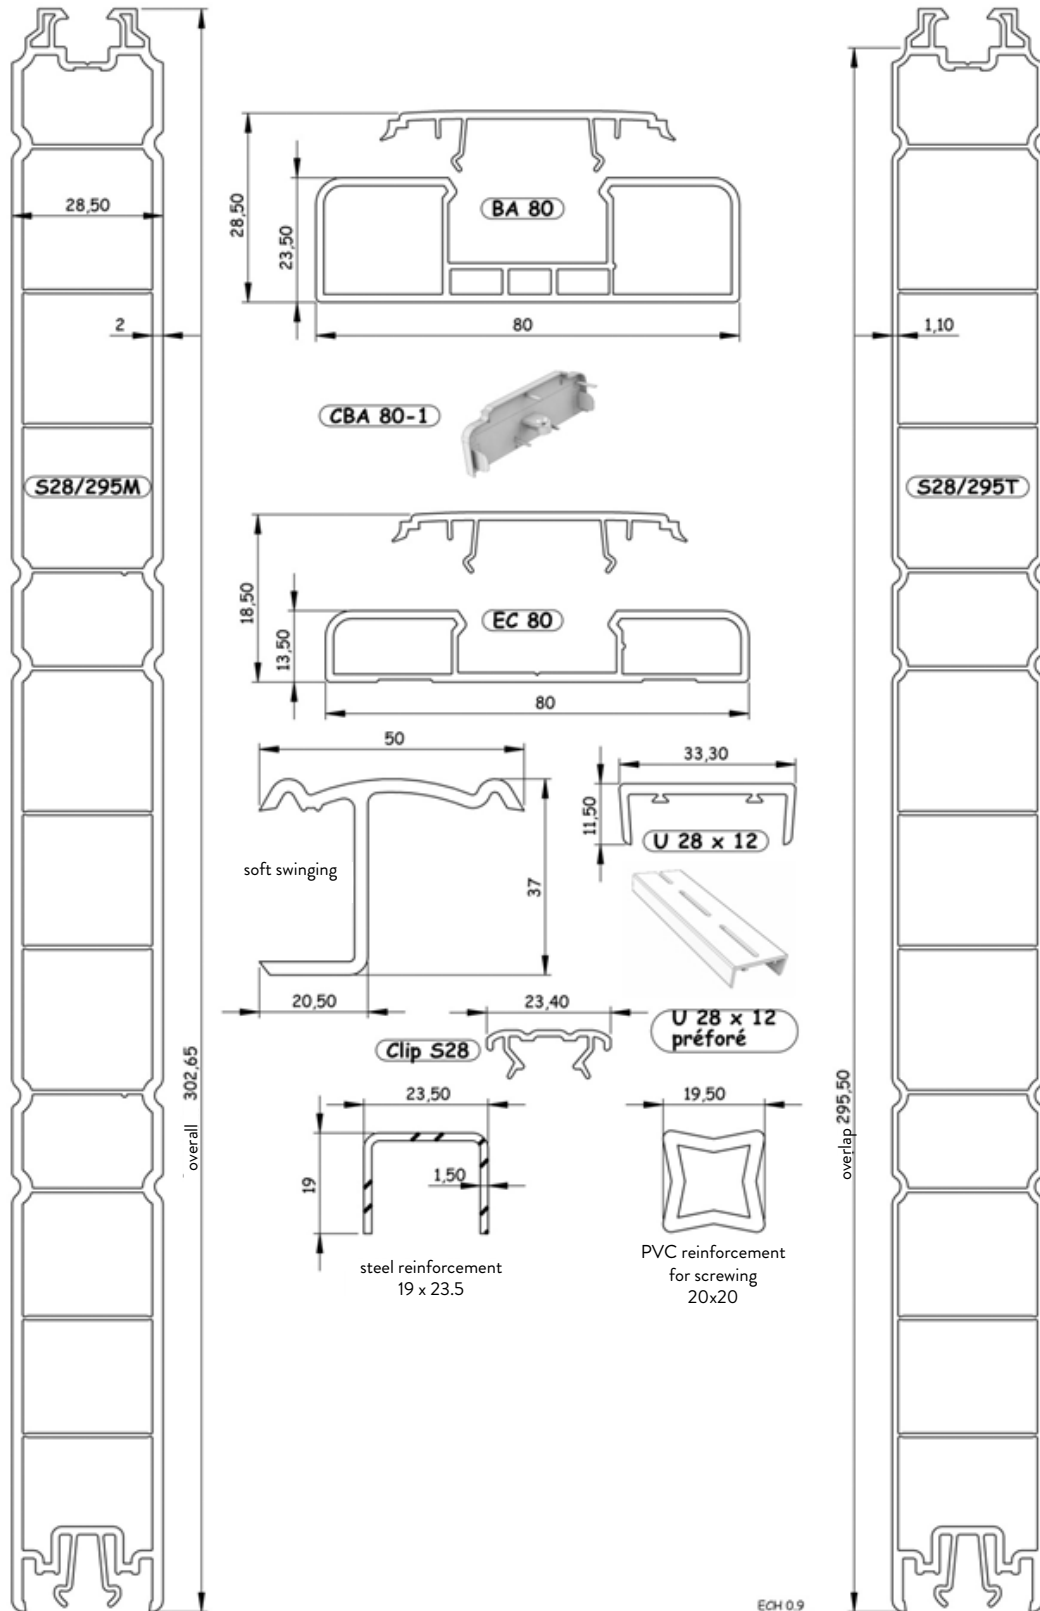

SWING SHUTTERS

CUTTING PLAN

RANGE 28 MM

ECH 0.9
25/02/15