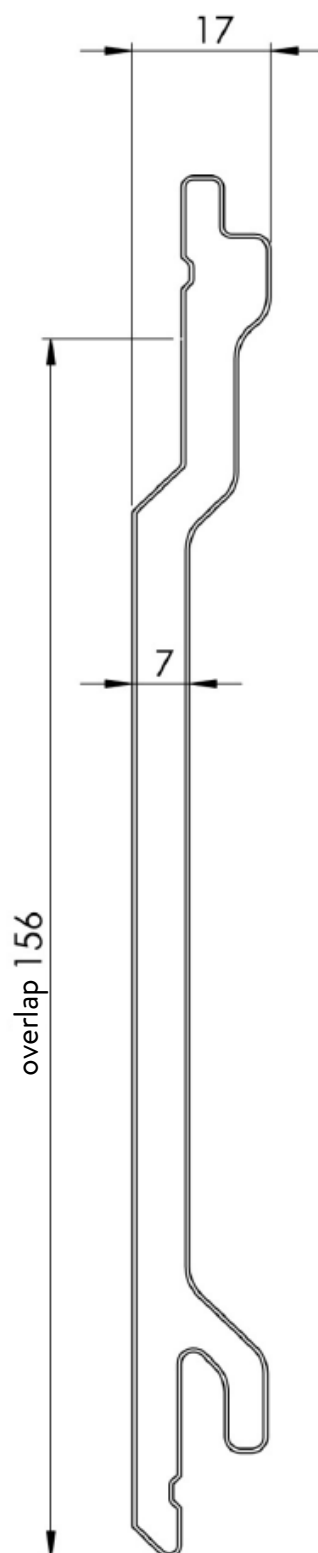

ESPACE CLAIR FACADE COVERING

TECHNICAL CHARACTERISTICS

	CLADDING	ACCESSORIES
Wall thickness	7 mm	1 to 2,5 mm
Overlap	155 mm	-
Thickness	17 mm	-
Material	expanded pvc	expanded pvc
Aspect	elegy	elegy
Technical advice	2,2/11-1452_V1	2,2/11-1452_V1

B155
BV155

ESPACE CLAIR FACADE COVERING

PROFILES CUTTING PLAN

COMPLEMENTARY PROFILES

ESPACE CLAIR FACADE COVERING

PROFILES CUTTING PLAN

ANGLE BARS & FIXATIONS