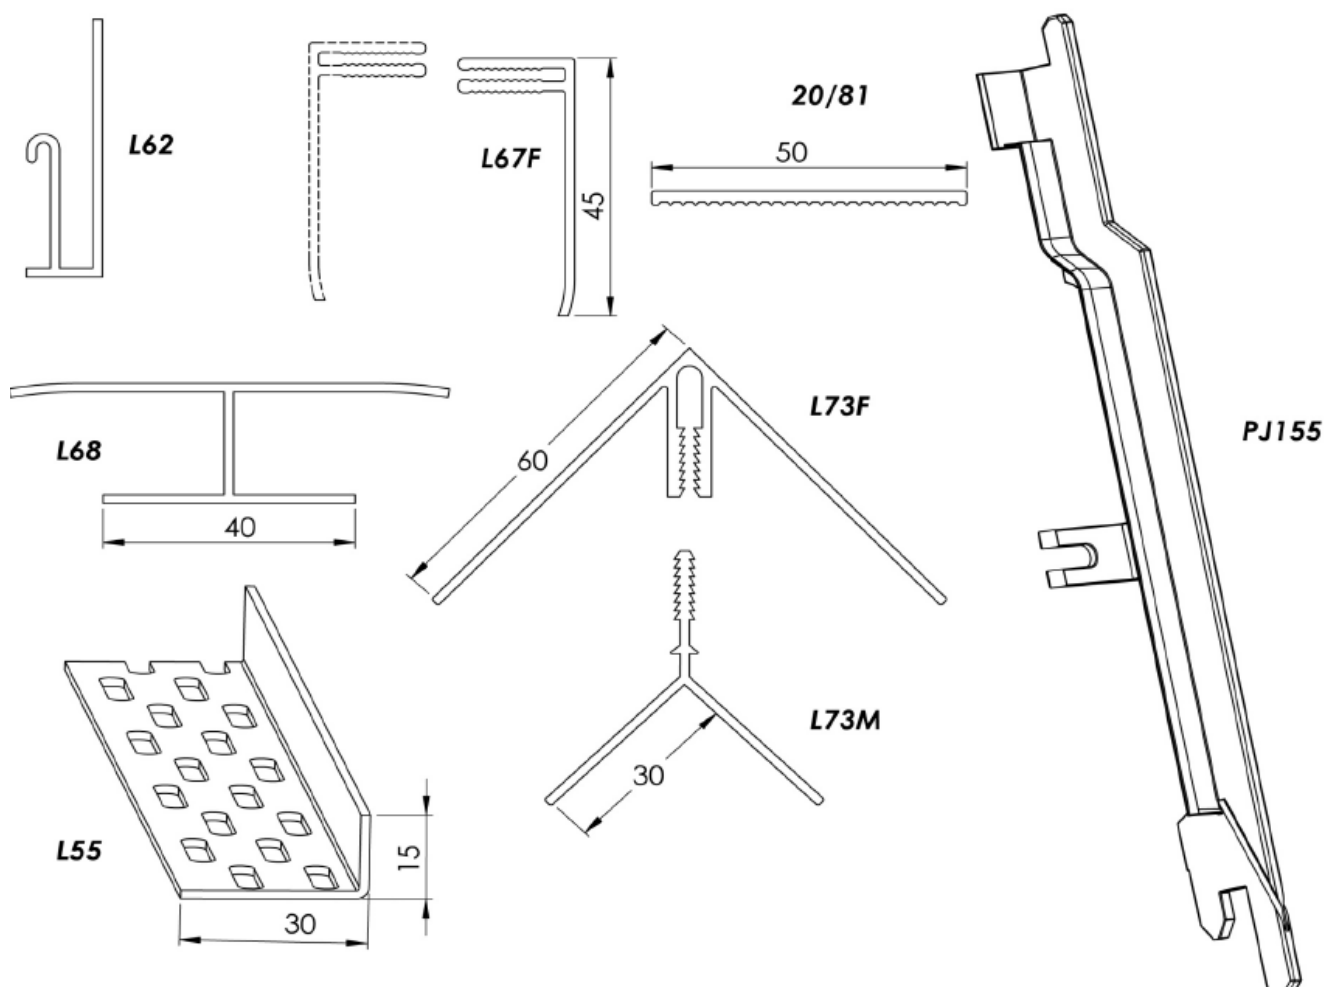

ESPACE CLAIR FACADE COVERING

TECHNICAL CHARACTERISTICS

	CLADDING	ACCESSORIES
Wall thickness	7 mm	1 to 2,5 mm
Overlap	155 mm	-
Thickness	17 mm	-
Material	expanded pvc	expanded pvc
Aspect	elegy	elegy
Technical advice	2,2/11-1452_V1	2,2/11-1452_V1

B155
BV155

ESPACE CLAIR FACADE COVERING

PROFILES CUTTING PLAN

COMPLEMENTARY PROFILES

ESPACE CLAIR FACADE COVERING

PROFILES CUTTING PLAN

ANGLE BARS & FIXATIONS