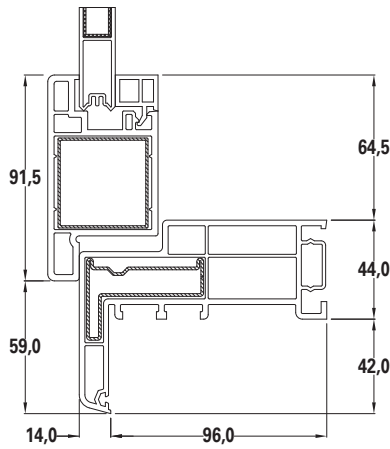

SYSTEM	PROPERTIES	TEST VALUE
PERSIANA	Wind load resistance	Class 6
PERSIANA	Solar energy transmittance g_{tot}	Class 4