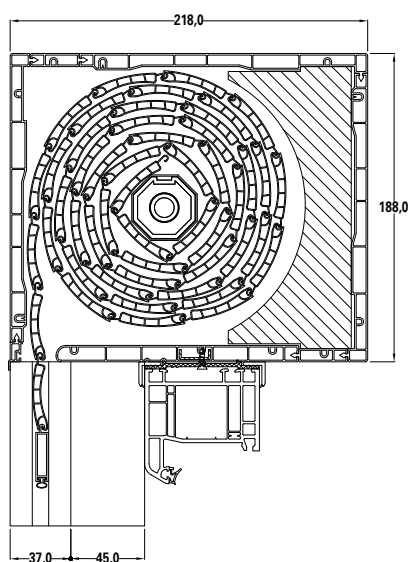

SYSTEM	PROPERTIES	TYPE	TEST VALUE
CASSONETTO MEDITERRANEO	Transmittance (U_{SB})	Standard	2,7 W/m²K
		Iso	0,99 W/m²K
	Acoustics (R_w)	Standard	30 dB
		Iso	32 dB