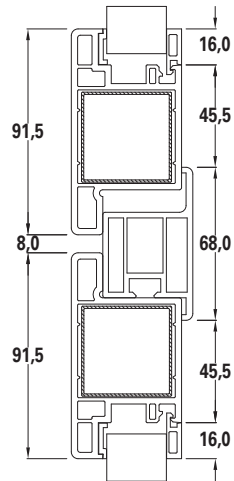

SYSTEM	PROPERTIES	TEST VALUE
PERSIANA	Wind load resistance	Class 6
PERSIANA	Solar energy transmittance g_{tot}	Class 4