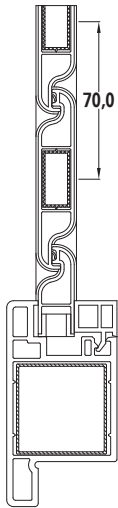

SYSTEM	PROPERTIES	TEST VALUE
PERSIANA	Wind load resistance	Class 6
PERSIANA	Solar energy transmittance g_{tot}	Class 4