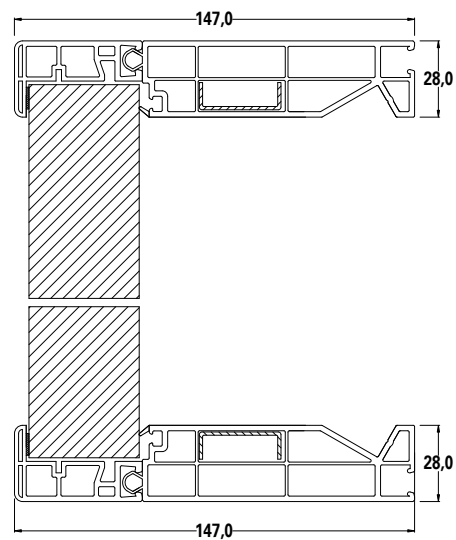

SYSTEM	PROPRIETÀ	TIPOLOGIA	VALORE TEST
CASSONETTO RISTRUTTURAZIONE	Transmittance (U_{SB})	Front XPS 24 mm	1,6 W/m²K
		Front XPS 40 mm	1,4 W/m²K
		Front XPS 24 mm with side layers EPS 20 mm	1,2 W/m²K
		Front XPS 40 mm with side layers EPS 20 mm	1,0 W/m²K