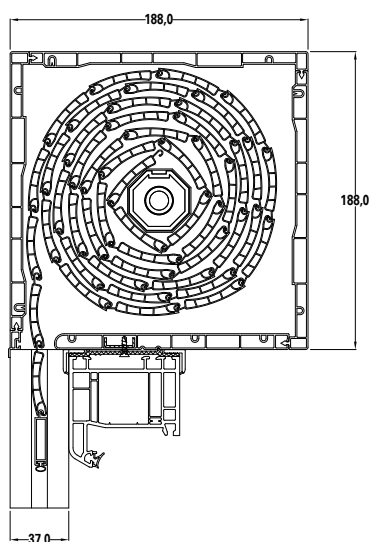

SYSTEM	PROPERTIES	TYPE	TEST VALUE
CASSONETTO MEDITERRANEO	Transmittance (U_{SB})	Standard	2,7 W/m²K
		Iso	0,99 W/m²K
	Acoustics (R_w)	Standard	30 dB
		Iso	32 dB