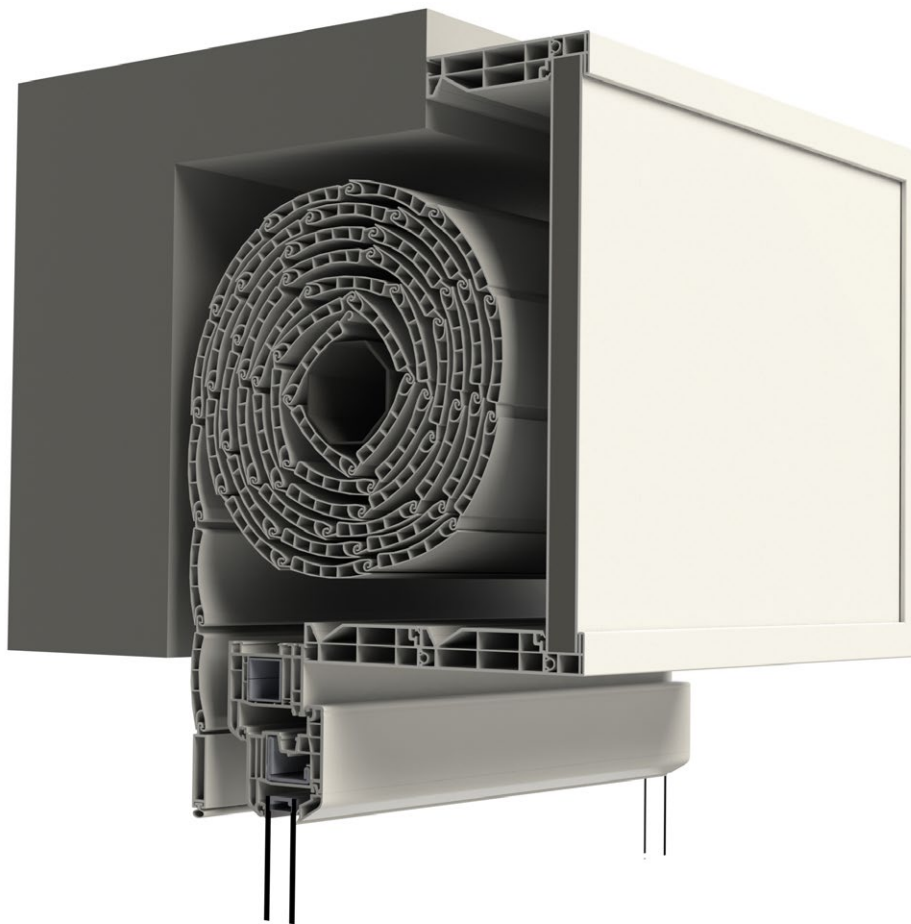

SYSTEM	PROPRIETÀ	TIPOLOGIA	VALORE TEST
CASSONETTO RISTRUTTURAZIONE	Transmittance (U_{SB})	Front XPS 24 mm	1,6 W/m²K
		Front XPS 40 mm	1,4 W/m²K
		Front XPS 24 mm with side layers EPS 20 mm	1,2 W/m²K
		Front XPS 40 mm with side layers EPS 20 mm	1,0 W/m²K