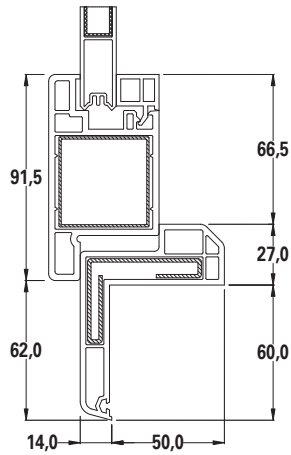

SYSTEM	PROPERTIES	TEST VALUE
PERSIANA	Wind load resistance	Class 6
PERSIANA	Solar energy transmittance g_{tot}	Class 4