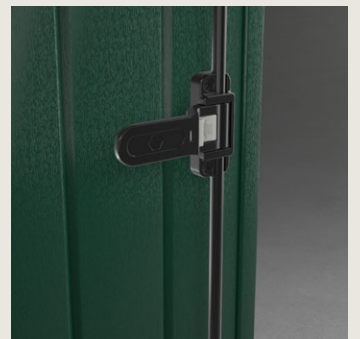

CUSTOMIZE YOUR
LIVING ENVIRONMENT WITH
www.alphacan-mydesign.com