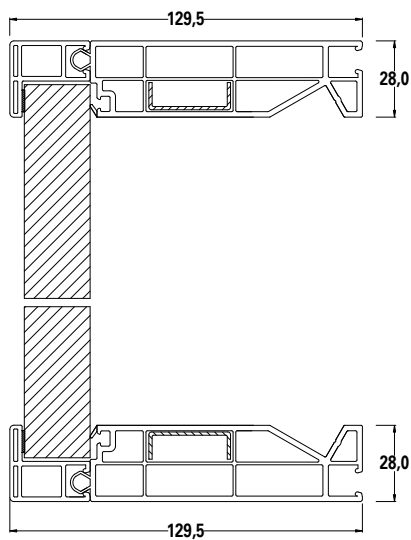

SYSTEM	PROPRIETÀ	TIPOLOGIA	VALORE TEST
CASSONETTO RISTRUTTURAZIONE	Transmittance ( $U_{SB}$ )	Front XPS 24 mm	1,6 W/m <sup>2</sup> K
		Front XPS 40 mm	1,4 W/m <sup>2</sup> K
		Front XPS 24 mm with side layers EPS 20 mm	1,2 W/m <sup>2</sup> K
		Front XPS 40 mm with side layers EPS 20 mm	1,0 W/m <sup>2</sup> K