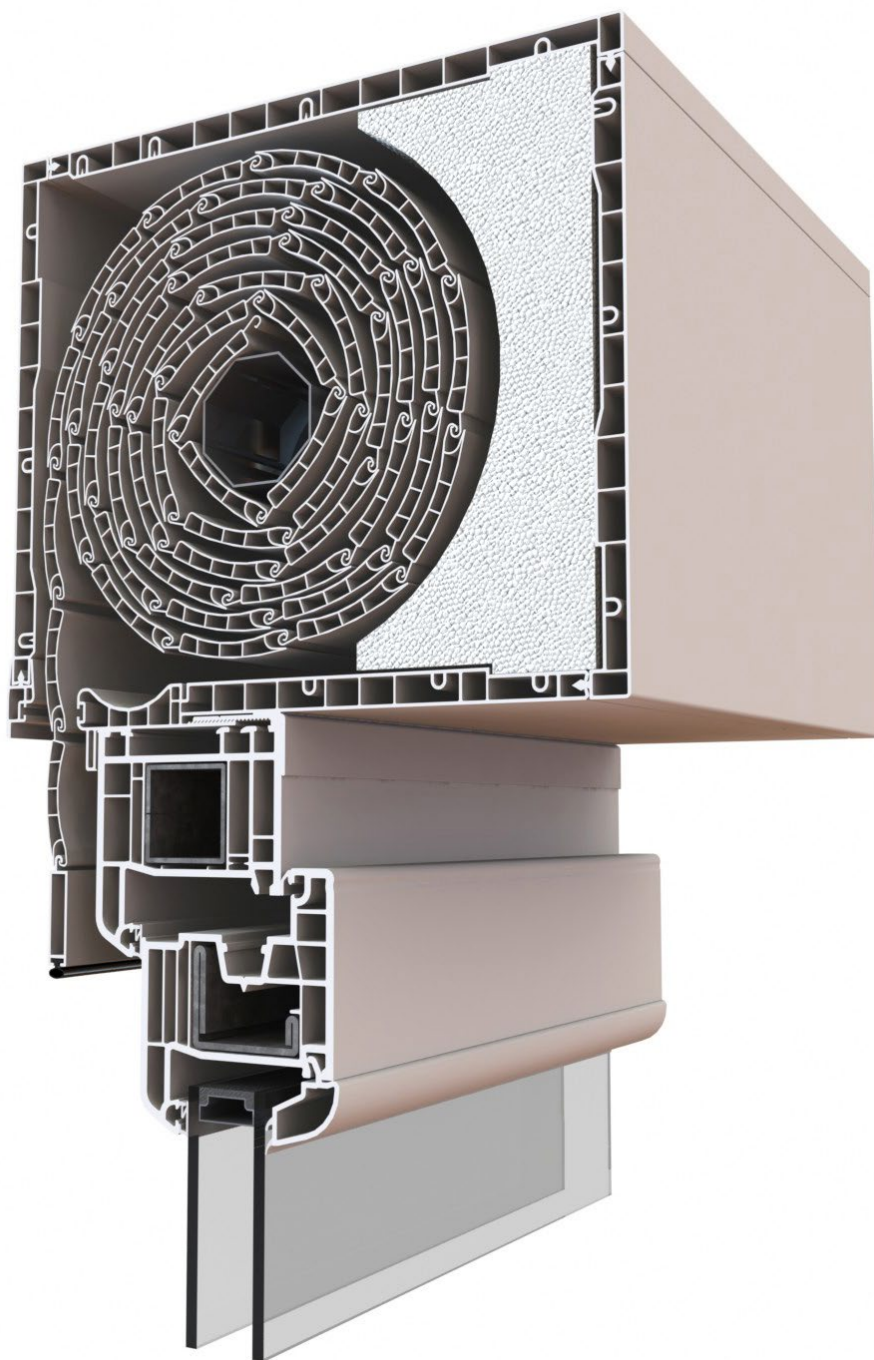

SYSTEM	PROPERTIES	TYPE	TEST VALUE
CASSONETTO MEDITERRANEO	Transmittance (U_{SB})	Standard	2,7 W/m²K
		Iso	0,99 W/m²K
	Acoustics (R_w)	Standard	30 dB
		Iso	32 dB